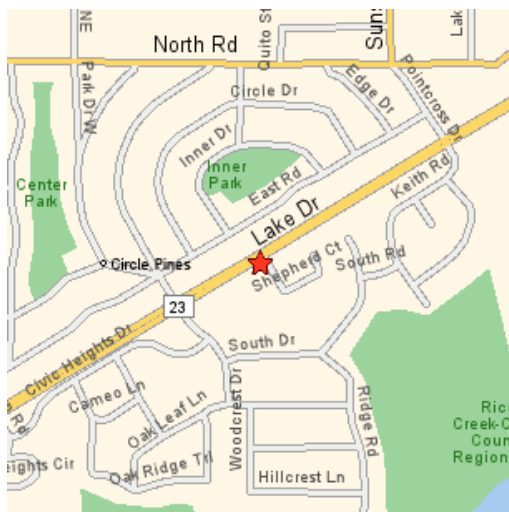

(More information on back)

Contacts & Directions

Good Shepherd Lutheran Church

One Shepherd Court
Circle Pines, MN 55014
(763) 784-8417

West from Hwy. 61 on County Road 8. This turns into Main Street (County Road 14). After crossing over 35E, turn south on 20th Ave. Turn west on Birch Street (County Road 154). Continue on Birch Street until Hwy 49 (Hodgson Road). North on Hodgson Road to Lake Drive. West on Lake Drive. The Church is on your left off Lake Drive. Turn left on Shepherd Court.